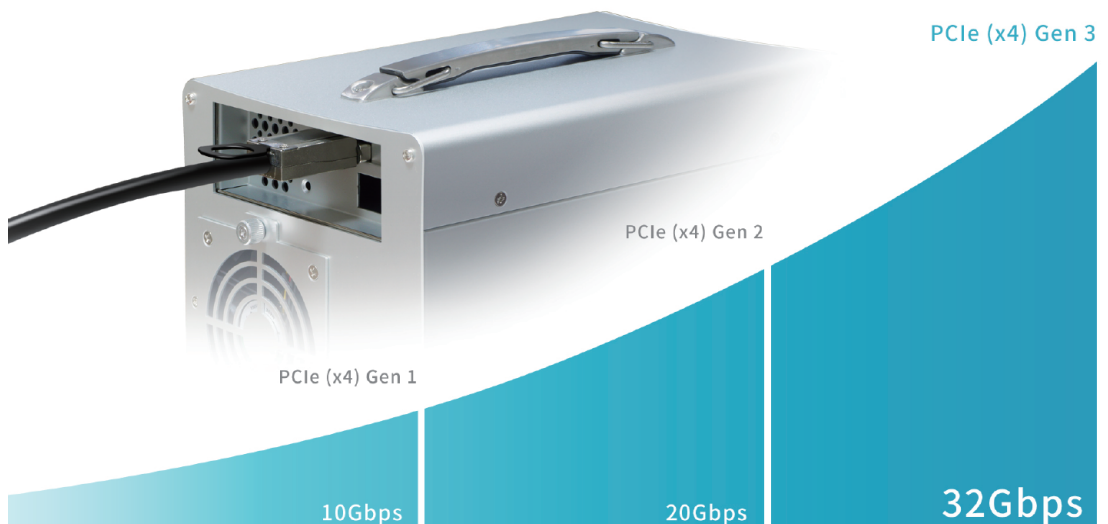

# NA762A-G3

Desktop 8 bay PCIe to SAS/SATA RAID Subsystem,  
Built-in high performance hardware RAID card

# Uncompromised Hardware RAID for the 4K Editing Workflow

Built-in hardware RAID controller providing uncompromised hardware RAID levels including RAID 0, 1, 10, 3, 5, 6, 30, 50, 60 in favor of the 4K video editing and post production workflows with the maximum data protection and the ultimate performances.

## 32 Gbps Ultra High Bandwidth – PCIe Gen3 x4

An ultra fast, external PCIe 3.0 x4 interface 32 Gbps has been thoughtfully designed for the Netstor desktop storage enclosure to allow the unit to be kept at the highest, full performance and achievements of up to 3200 MB per second in support of the Ultra HD editing workflow.

# Drive Tray Supporting both 2.5" SSD and 3.5" HDD

The drive tray from the PCI Express 3.0 desktop storage has been considerably created to work with both 2.5" solid-state drive and 3.5" hard disk drive for the varied professionals and developers with diverse demands on speed or immense storage capacity.