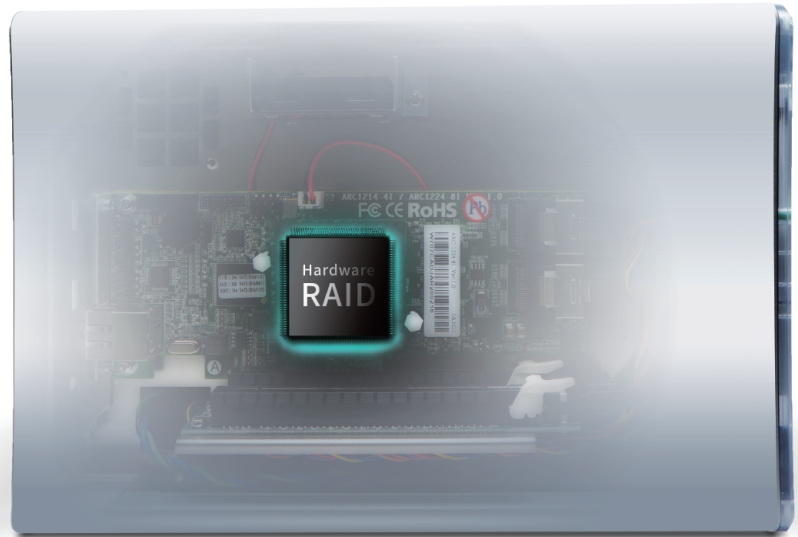

# NA762A-G3

Desktop 8 bay PCIe to SAS/SATA RAID Subsystem,  
Built-in high performance hardware RAID card

# Uncompromised Hardware RAID for the 4K Editing Workflow

Built-in hardware RAID controller providing uncompromised hardware RAID levels including RAID 0, 1, 10, 3, 5, 6, 30, 50, 60 in favor of the 4K video editing and post production workflows with the maximum data protection and the ultimate performances.

## 32 Gbps Ultra High Bandwidth – PCIe Gen3 x4

An ultra fast, external PCIe 3.0 x4 interface 32 Gbps has been thoughtfully designed for the Netstor desktop storage enclosure to allow the unit to be kept at the highest, full performance and achievements of up to 3200 MB per second in support of the Ultra HD editing workflow.

# Drive Tray Supporting both 2.5" SSD and 3.5" HDD

The drive tray from the PCI Express 3.0 desktop storage has been considerably created to work with both 2.5" solid-state drive and 3.5" hard disk drive for the varied professionals and developers with diverse demands on speed or immense storage capacity.